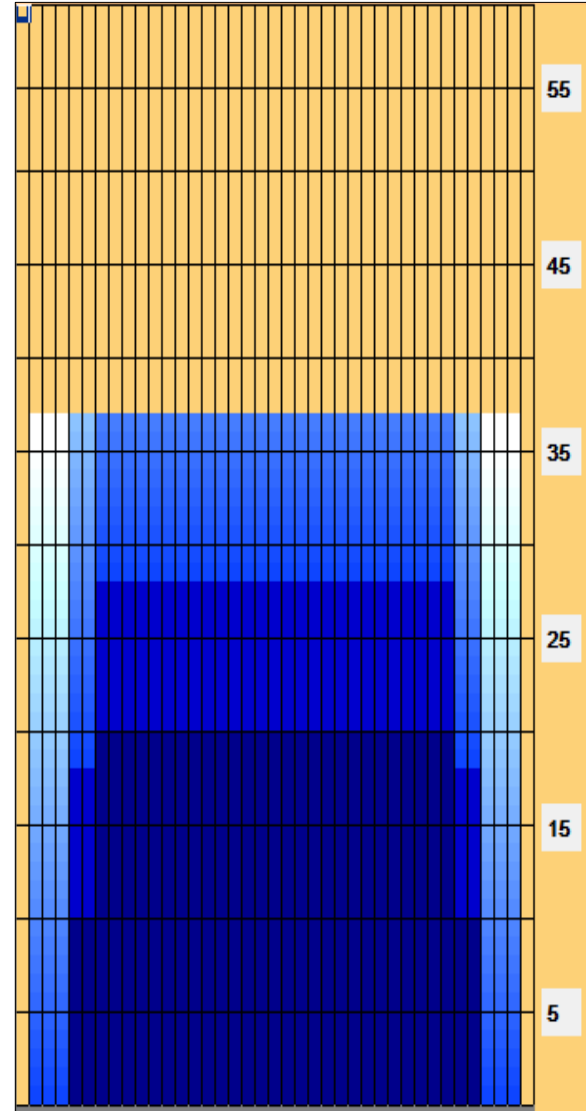

2022 USBC Junior Gold U12 U15 Pattern #1

Oil Pattern Distance: 37 Feet **Reverse Brush Drop:** 37 Feet **Oil Per Board:** 50 uL
Forward Oil Total: 13.45 mL **Reverse Oil Total:** 11.6 mL **Volume Oil Total:** 25.05 mL
Forward Boards Crossed: 269 Boards **Reverse Boards Crossed:** 232 Boards **Total Boards Crossed:** 501 Boards

	Start	Stop	Loads	Speed	Crossed	Start	End	Feet	T.Oil
1	2L	2R	1	18	37	0.0	0.0	0.0	1850
2	5L	5R	4	18	124	0.0	10.2	10.2	6200
3	7L	7R	4	18	108	10.2	20.4	10.2	5400
4	2L	2R	0	18	0	20.4	37.0	16.6	0

	Start	Stop	Loads	Speed	Crossed	Start	End	Feet	T.Oil
1	2L	2R	0	30	0	37.0	28.0	-9.0	0
2	7L	7R	4	18	108	28.0	17.8	-10.2	5400
3	5L	5R	4	18	124	17.8	7.6	-10.2	6200
4	2L	2R	0	18	0	7.6	0.0	-7.6	0

Conditioner:
Type In or Select One

TransferType:
Type In or Select One

Forward

Reverse

Combined

Buff

KEGEL FIRE OIL

Item	3L-7L:18L-18R	8L-12L:18L-18R	13L-17L:18L-18R	18L-18R:17R-13R	18L-18R:12R-8R	18L-18R:7R-3R
Description	Outside Track:Middle	Middle Track:Middle	Inside Track:Middle	Middle:Inside Track	Middle:Middle Track	Middle:Outside Track
Track Zone Ratio	2.3	1	1	1	1	2.3