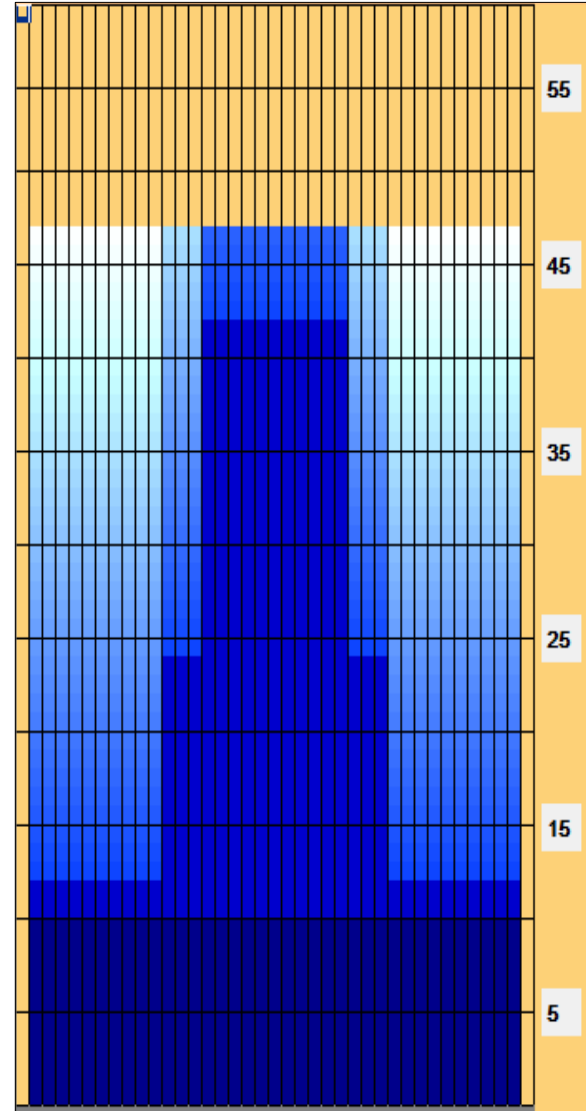

2022 USBC Junior Gold U18 U20 Pattern #4

Oil Pattern Distance: 47 Feet **Reverse Brush Drop:** 47 Feet **Oil Per Board:** 50 uL
Forward Oil Total: 9.25 mL **Reverse Oil Total:** 12.65 mL **Volume Oil Total:** 21.9 mL
Forward Boards Crossed: 185 Boards **Reverse Boards Crossed:** 253 Boards **Total Boards Crossed:** 438 Boards

	Start	Stop	Loads	Speed	Crossed	Start	End	Feet	T.Oil
1	2L	2R	5	18	185	0.0	10.2	10.2	9250
2	2L	2R	0	18	0	10.2	40.0	29.8	0
3	2L	2R	0	22	0	40.0	47.0	7.0	0

	Start	Stop	Loads	Speed	Crossed	Start	End	Feet	T.Oil
1	2L	2R	0	30	0	47.0	42.0	-5.0	0
2	15L	15R	7	18	77	42.0	24.2	-17.8	3850
3	12L	12R	6	14	102	24.2	12.3	-11.9	5100
4	2L	2R	2	14	74	12.3	8.4	-3.9	3700
5	2L	2R	0	10	0	8.4	0.0	-8.4	0

Conditioner:
Type In or Select One

TransferType:
Type In or Select One

Forward

Reverse

Combined

Buff

KEGEL FIRE OIL

Item	3L-7L:18L-18R	8L-12L:18L-18R	13L-17L:18L-18R	18L-18R:17R-13R	18L-18R:12R-8R	18L-18R:7R-3R
Description	Outside Track:Middle	Middle Track:Middle	Inside Track:Middle	Middle:Inside Track	Middle:Middle Track	Middle:Outside Track
Track Zone Ratio	2.86	2.44	1.16	1.16	2.44	2.86