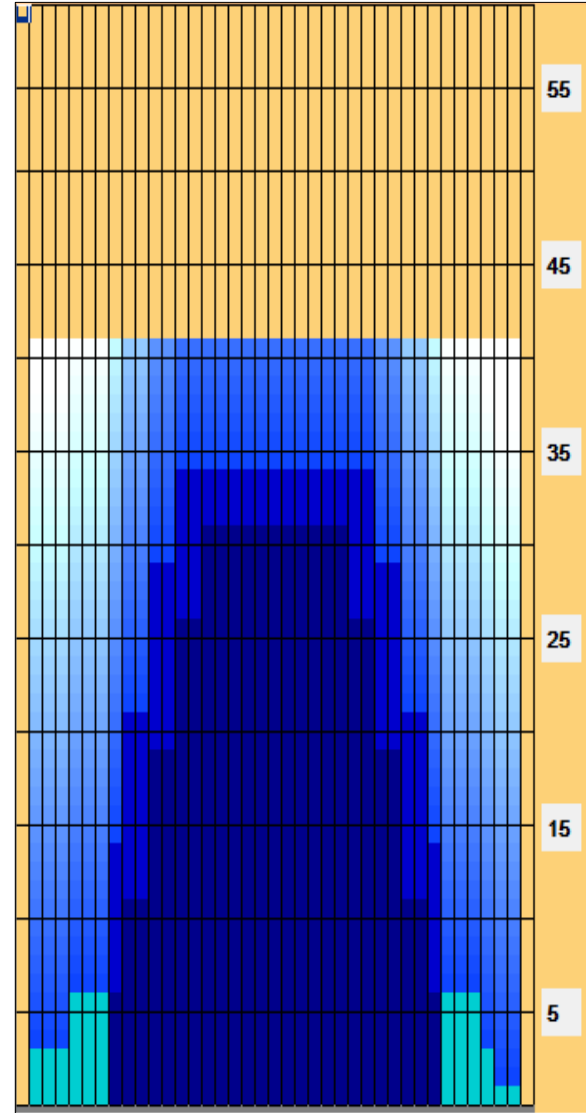

2022 USBC Youth Open Championships

Oil Pattern Distance: 41 Feet   **Reverse Brush Drop:** 41 Feet   **Oil Per Board:** 50 uL
Forward Oil Total: 15.5 mL   **Reverse Oil Total:** 11.55 mL   **Volume Oil Total:** 27.05 mL
Forward Boards Crossed: 310 Boards   **Reverse Boards Crossed:** 231 Boards   **Total Boards Crossed:** 541 Boards

	Start	Stop	Loads	Speed	Crossed	Start	End	Feet	T.Oil
1	2L	2R	2	14	74	0.0	1.9	1.9	3700
2	2L	4R	1	14	35	1.9	3.8	1.9	1750
3	5L	5R	1	18	31	3.8	6.3	2.5	1550
4	9L	9R	2	18	46	6.3	11.4	5.1	2300
5	11L	11R	3	18	57	11.4	19.0	7.6	2850
6	13L	13R	3	18	45	19.0	26.6	7.6	2250
7	15L	15R	2	18	22	26.6	31.7	5.1	1100
8	2L	2R	0	18	0	31.7	41.0	9.3	0

	Start	Stop	Loads	Speed	Crossed	Start	End	Feet	T.Oil
1	2L	2R	0	30	0	41.0	34.0	-7.0	0
2	13L	13R	2	18	30	34.0	28.9	-5.1	1500
3	11L	11R	3	18	57	28.9	21.3	-7.6	2850
4	9L	9R	3	18	69	21.3	13.7	-7.6	3450
5	8L	8R	3	14	75	13.7	7.8	-5.9	3750
6	2L	2R	0	14	0	7.8	0.0	-7.8	0

Conditioner:
Type In or Select
One

TransferType:
Type In or Select
One

- Forward
- Reverse
- Combined
- Buff