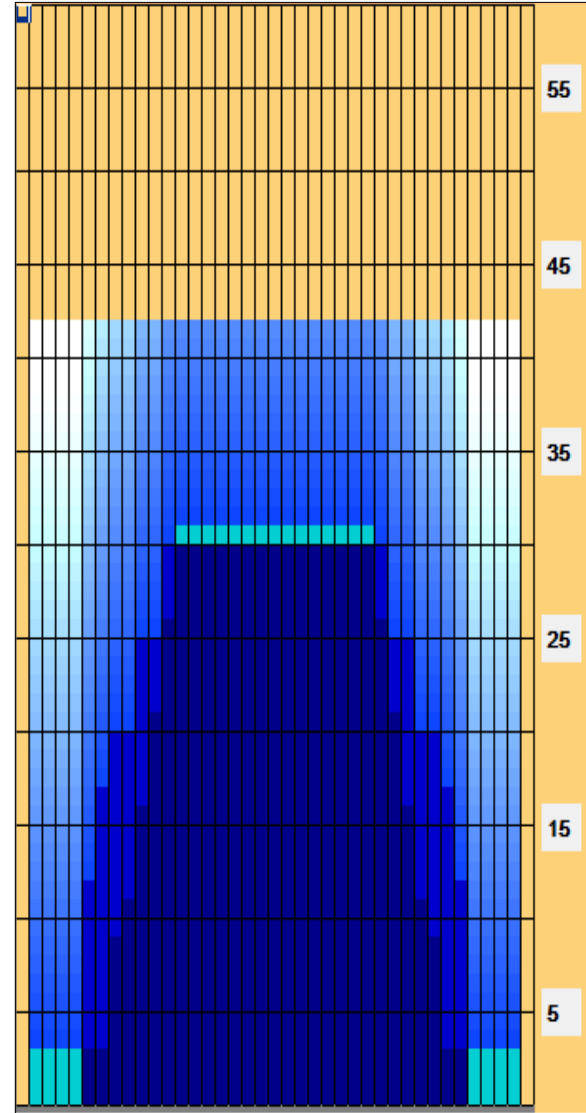

2022 USBC Women's Championships

Oil Pattern Distance: 42 Feet **Reverse Brush Drop:** 42 Feet **Oil Per Board:** 50 uL
Forward Oil Total: 16.4 mL **Reverse Oil Total:** 9.2 mL **Volume Oil Total:** 25.6 mL
Forward Boards Crossed: 328 Boards **Reverse Boards Crossed:** 184 Boards **Total Boards Crossed:** 512 Boards

	Start	Stop	Loads	Speed	Crossed	Start	End	Feet	T.Oil
1	2L	2R	3	14	111	0.0	3.9	3.9	5550
2	8L	8R	2	18	50	3.9	9.0	5.1	2500
3	9L	9R	1	18	23	9.0	11.5	2.5	1150
4	10L	10R	2	18	42	11.5	16.6	5.1	2100
5	11L	11R	2	18	38	16.6	21.7	5.1	1900
6	12L	12R	2	18	34	21.7	26.8	5.1	1700
7	13L	13R	2	18	30	26.8	31.9	5.1	1500
8	2L	2R	0	22	0	31.9	42.0	10.1	0

	Start	Stop	Loads	Speed	Crossed	Start	End	Feet	T.Oil
1	2L	2R	0	30	0	42.0	30.0	-12.0	0
2	12L	12R	2	18	34	30.0	24.9	-5.1	1700
3	10L	10R	2	18	42	24.9	19.8	-5.1	2100
4	8L	8R	1	18	25	19.8	17.3	-2.5	1250
5	7L	7R	2	18	54	17.3	12.2	-5.1	2700
6	6L	6R	1	18	29	12.2	9.7	-2.5	1450
7	2L	2R	0	14	0	9.7	0.0	-9.7	0

Conditioner:
 Type In or Select One

 TransferType:
 Type In or Select One

Forward

 Reverse

 Combined

 Buff

Kegel Fire

Item	3L-7L:18L-18R	8L-12L:18L-18R	13L-17L:18L-18R	18L-18R:17R-13R	18L-18R:12R-8R	18L-18R:7R-3R
Description	Outside Track:Middle	Middle Track:Middle	Inside Track:Middle	Middle:Inside Track	Middle:Middle Track	Middle:Outside Track
Track Zone Ratio	5.79	1.59	1	1	1.59	5.79