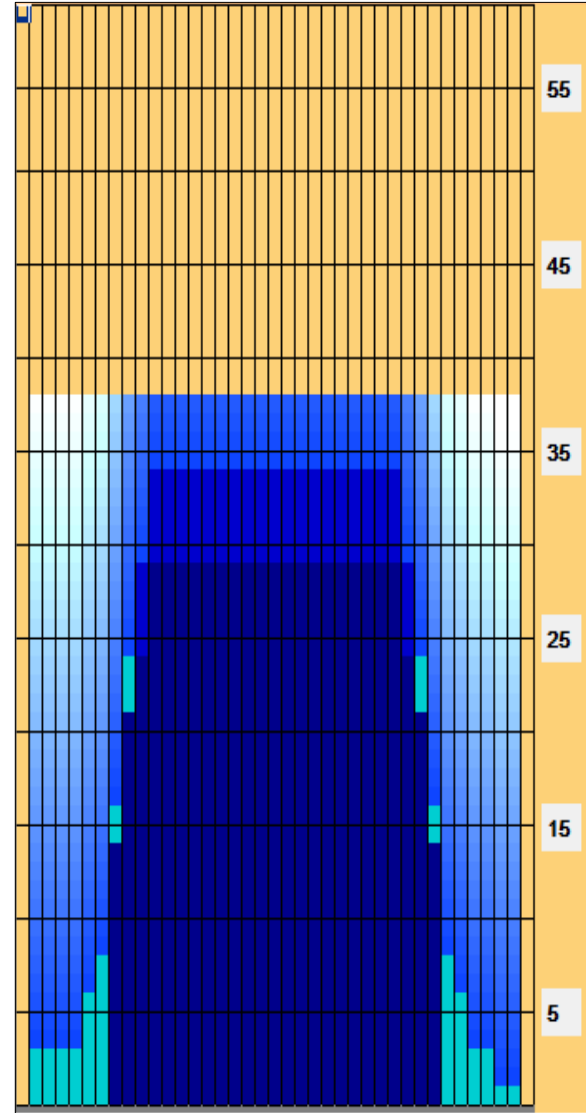

2023 USBC JUNIOR GOLD YOUTH OPEN

Oil Pattern Distance: 38 Feet   **Reverse Brush Drop:** 38 Feet   **Oil Per Board:** 50 uL
Forward Oil Total: 17.35 mL   **Reverse Oil Total:** 11 mL   **Volume Oil Total:** 28.35 mL
Forward Boards Crossed: 347 Boards   **Reverse Boards Crossed:** 220 Boards   **Total Boards Crossed:** 567 Boards

	Start	Stop	Loads	Speed	Crossed	Start	End	Feet	T.Oil
1	2L	2R	2	14	74	0.0	1.9	1.9	3700
2	2L	4R	1	14	35	1.9	3.8	1.9	1750
3	6L	6R	1	18	29	3.8	6.3	2.5	1450
4	7L	7R	1	18	27	6.3	8.8	2.5	1350
5	8L	8R	3	18	75	8.8	16.4	7.6	3750
6	9L	9R	3	18	69	16.4	24.0	7.6	3450
7	11L	11R	2	18	38	24.0	29.1	5.1	1900
8	2L	2R	0	22	0	29.1	38.0	8.9	0

	Start	Stop	Loads	Speed	Crossed	Start	End	Feet	T.Oil
1	2L	2R	0	30	0	38.0	34.0	-4.0	0
2	11L	11R	2	18	38	34.0	28.9	-5.1	1900
3	10L	10R	3	18	63	28.9	21.3	-7.6	3150
4	9L	9R	3	18	69	21.3	13.7	-7.6	3450
5	8L	8R	2	18	50	13.7	8.6	-5.1	2500
6	2L	2R	0	14	0	8.6	0.0	-8.6	0

Conditioner:
Type In or Select One

TransferType:
Type In or Select One

- Forward
- Reverse
- Combined
- Buff