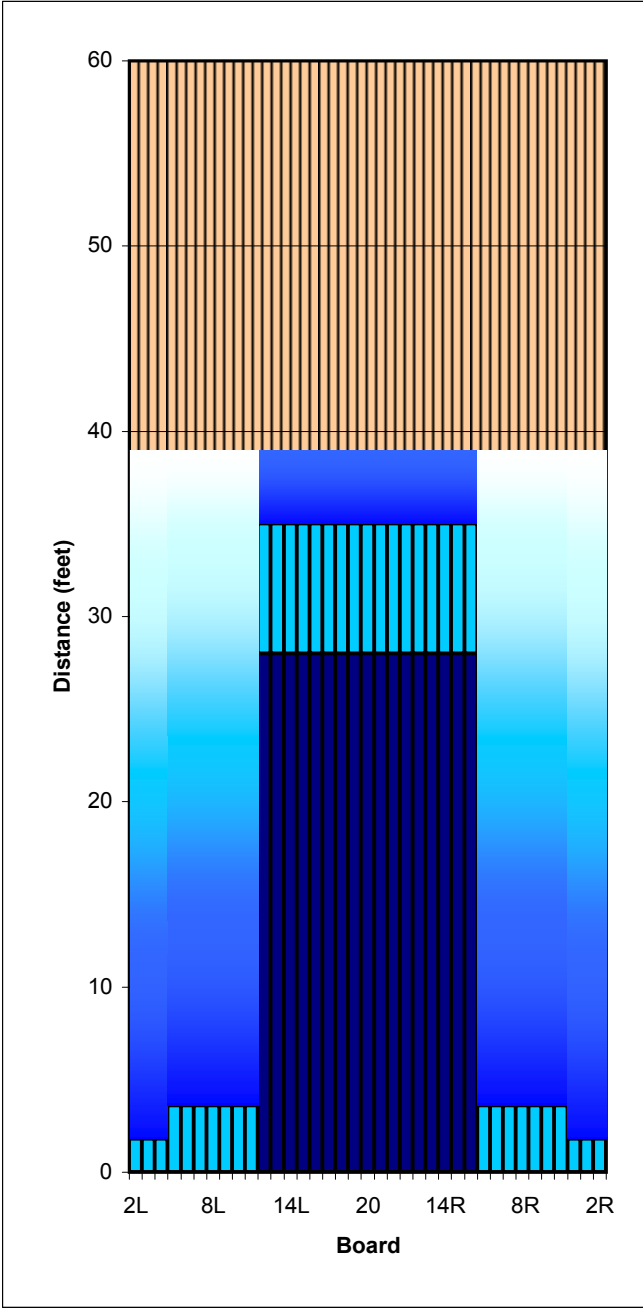

1 + 2 BwL Overhead View of Conditioner Pattern

1. a 2. BwL BC 300 Nové Zámky_prg.Nr.3