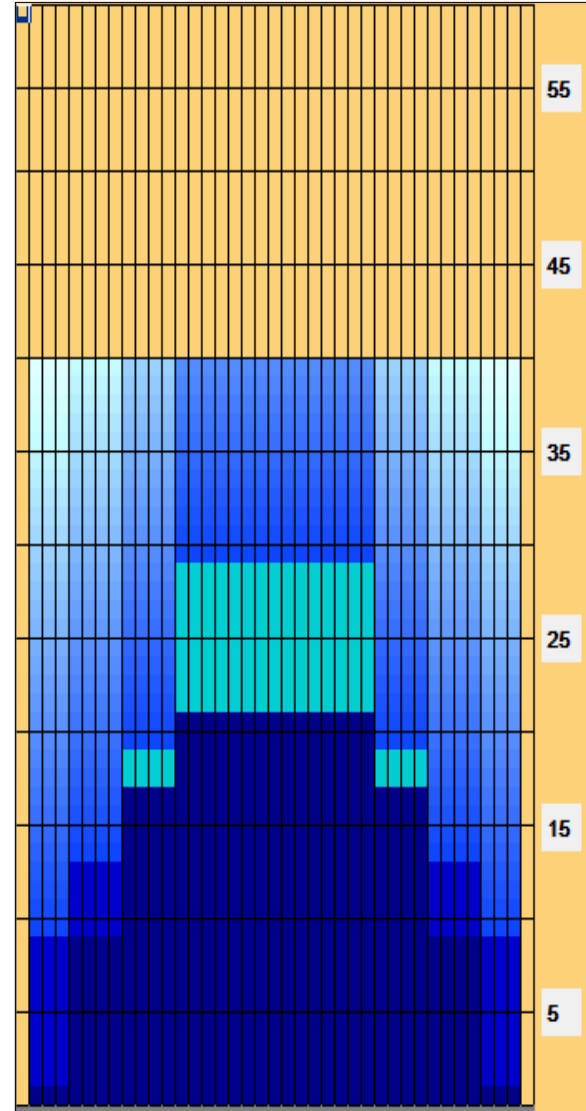

Kegel Challenge Series - SUNSET STRIP - 3240 (50 uL)

Oil Pattern Distance: 40 Feet **Reverse Brush Drop:** 40 Feet **Oil Per Board:** 50 uL
Forward Oil Total: 15.95 mL **Reverse Oil Total:** 8.75 mL **Volume Oil Total:** 24.7 mL
Forward Boards Crossed: 319 Boards **Reverse Boards Crossed:** 175 Boards **Total Boards Crossed:** 494 Boards

	Start	Stop	Loads	Speed	Crossed	Start	End	Feet	T.Oil
1	2L	2R	2	14	74	0.0	1.9	1.9	3700
2	5L	5R	3	18	93	1.9	9.5	7.6	4650
3	9L	9R	4	18	92	9.5	19.7	10.2	4600
4	13L	13R	4	18	60	19.7	29.9	10.2	3000
5	2L	2R	0	18	0	29.9	33.0	3.1	0
6	2L	2R	0	22	0	33.0	40.0	7.0	0

	Start	Stop	Loads	Speed	Crossed	Start	End	Feet	T.Oil
1	2L	2R	0	30	0	40.0	21.0	-19.0	0
2	13L	13R	2	14	30	21.0	17.1	-3.9	1500
3	9L	9R	2	14	46	17.1	13.2	-3.9	2300
4	5L	5R	2	14	62	13.2	9.3	-3.9	3100
5	2L	2R	1	10	37	9.3	7.9	-1.4	1850
6	2L	2R	0	10	0	7.9	0.0	-7.9	0

Conditioner:
 Type In or Select One

 TransferType:
 Type In or Select One

- Forward
- Reverse
- Combined
- Buff

<p> Reverse Drop Brush at 32'. Download PDF for full description.</p>

Item	3L-7L:18L-18R	8L-12L:18L-18R	13L-17L:18L-18R	18L-18R:17R-13R	18L-18R:12R-8R	18L-18R:7R-3R
Description	Outside Track:Middle	Middle Track:Middle	Inside Track:Middle	Middle:Inside Track	Middle:Middle Track	Middle:Outside Track
Track Zone Ratio	3.33	1.56	1	1	1.56	3.33