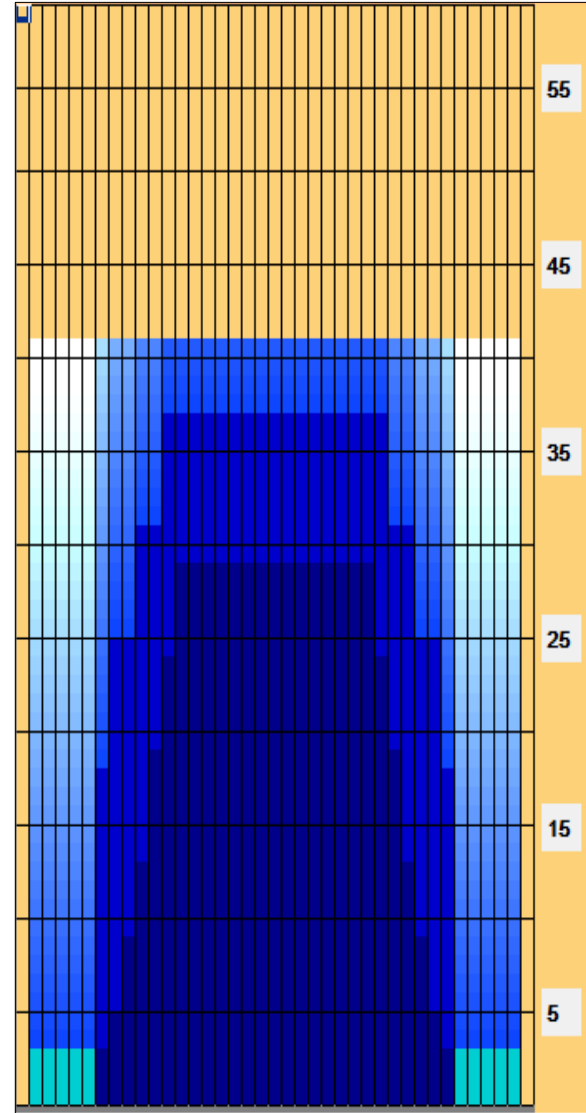

LETNÝ TATRANSKÝ POHÁR 2022

2021 USBC Junior Gold Youth Open

Oil Pattern Distance: 41 Feet   **Reverse Brush Drop:** 41 Feet   **Oil Per Board:** 50 uL
Forward Oil Total: 17.25 mL   **Reverse Oil Total:** 7.65 mL   **Volume Oil Total:** 24.9 mL
Forward Boards Crossed: 345 Boards   **Reverse Boards Crossed:** 153 Boards   **Total Boards Crossed:** 498 Boards

	Start	Stop	Loads	Speed	Crossed	Start	End	Feet	T.Oil
1	2L	2R	3	14	111	0.0	3.9	3.9	5550
2	8L	8R	1	14	25	3.9	5.8	1.9	1250
3	9L	9R	2	14	46	5.8	9.7	3.9	2300
4	10L	10R	2	14	42	9.7	13.6	3.9	2100
5	11L	11R	3	14	57	13.6	19.5	5.9	2850
6	12L	12R	2	18	34	19.5	24.6	5.1	1700
7	13L	13R	2	18	30	24.6	29.7	5.1	1500
8	2L	2R	0	22	0	29.7	41.0	11.3	0

	Start	Stop	Loads	Speed	Crossed	Start	End	Feet	T.Oil
1	2L	2R	0	30	0	41.0	37.0	-4.0	0
2	12L	12R	2	22	34	37.0	30.8	-6.2	1700
3	10L	10R	2	22	42	30.8	24.6	-6.2	2100
4	8L	8R	2	22	50	24.6	18.4	-6.2	2500
5	7L	7R	1	18	27	18.4	15.9	-2.5	1350
6	2L	2R	0	14	0	15.9	0.0	-15.9	0

Conditioner:
Type In or Select One
TransferType:
Type In or Select One

- Forward
- Reverse
- Combined
- Buff