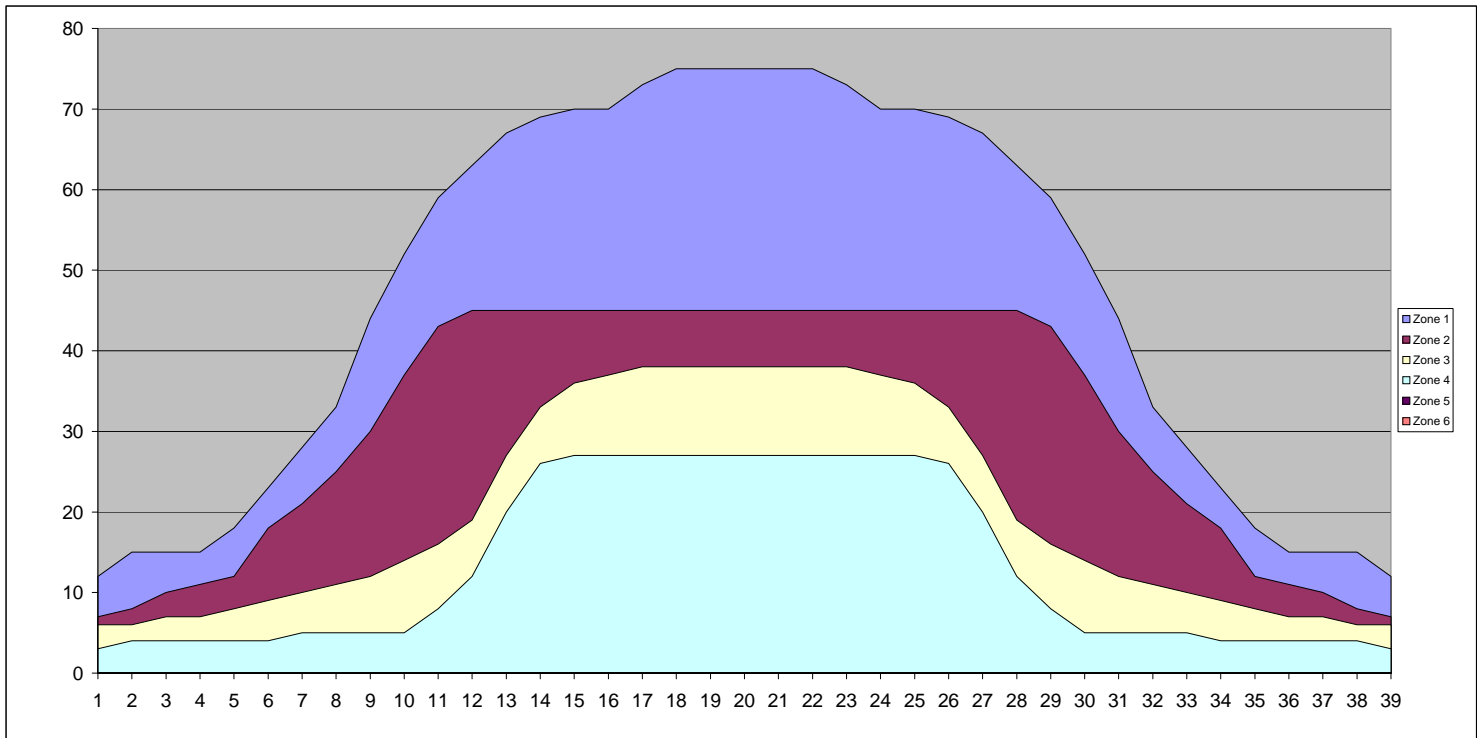

AUTHORITY22™

LANE PATTERN DESIGN RECORD SHEET

Date: 20.5.2007

Pattern Number: Aupark 7 Pattern Length: 38

Pattern Name: Golden Bowl

Pattern Designer: Brunswick

Conditioner: Brunswick AW22

Cleaner: Brunswick AW22

Cleaner Transition Distance: _____ Ratio: 4:01

☐ Clean ☐ Condition ☒ Both

Zone End Length: 1: 10 2: 17 3: 25 4: 31 5: 38 6: _____ 7: _____ 8: _____

ZONE	7 Pin Side																	Board Number														10 Pin Side									
	L1	L2	L3	L4	L5	L6	L7	L8	L9	L10	L11	L12	L13	L14	L15	L16	L17	L18	L19	C20	R19	R18	R17	R16	R15	R14	R13	R12	R11	R10	R9	R8	R7	R6	R5	R4	R3	R2	R1		
1	12	15	15	15	18	23	28	33	44	52	59	63	67	69	70	70	73	75	75	75	75	75	73	70	70	69	67	63	59	52	44	33	28	23	18	15	15	15	12		
2	7	8	10	11	12	18	21	25	30	37	43	45	45	45	45	45	45	45	45	45	45	45	45	45	45	45	45	43	37	30	25	21	18	12	11	10	8	7			
3	6	6	7	7	8	9	10	11	12	14	16	19	27	33	36	37	38	38	38	38	38	38	37	36	33	27	19	16	14	12	11	10	9	8	7	7	6	6			
4	3	4	4	4	4	5	5	5	5	8	12	20	26	27	27	27	27	27	27	27	27	27	27	27	26	20	12	8	5	5	5	5	4	4	4	4	4	3			
5	0	0	0	0	0	0	0	0	0	0	0	0	0	0	0	0	0	0	0	0	0	0	0	0	0	0	0	0	0	0	0	0	0	0	0	0	0	0	0		

Comments:	Pattern Parameters			
	Travel Speed			
	Start Cleaner Spray			
	Start Squeegee			
	Start Oiling			
Surface: <u>New Brunswick Pro Lane</u>	Age: _____	Notes: _____	Conditioner Values <u>19 26 42 58 50</u>