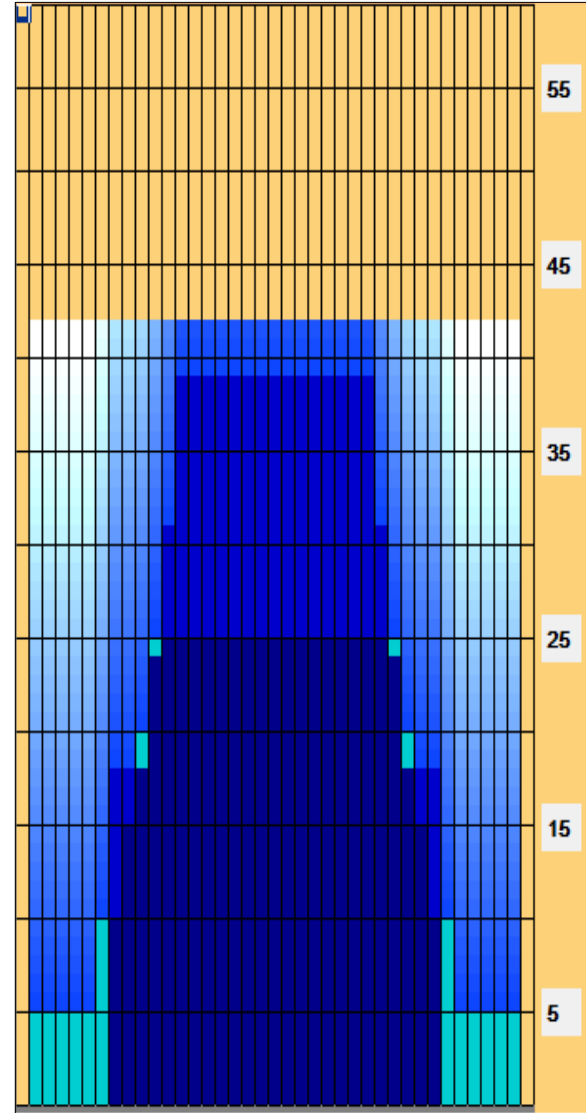

Summer Bowling Tournament 2023

Chromium 6742

Oil Pattern Distance: 42 Feet   **Reverse Brush Drop:** 42 Feet   **Oil Per Board:** 50 uL
Forward Oil Total: 14.55 mL   **Reverse Oil Total:** 10.15 mL   **Volume Oil Total:** 24.7 mL
Forward Boards Crossed: 291 Boards   **Reverse Boards Crossed:** 203 Boards   **Total Boards Crossed:** 494 Boards

	Start	Stop	Loads	Speed	Crossed	Start	End	Feet	T.Oil
1	2L	2R	3	18	111	0.0	5.1	5.1	5550
2	7L	7R	2	18	54	5.1	10.2	5.1	2700
3	9L	9R	2	18	46	10.2	15.3	5.1	2300
4	10L	10R	2	18	42	15.3	20.4	5.1	2100
5	11L	11R	2	18	38	20.4	25.5	5.1	1900
6	2L	2R	0	26	0	25.5	42.0	16.5	0

Forward Reverse More

	Start	Stop	Loads	Speed	Crossed	Start	End	Feet	T.Oil
1	2L	2R	0	30	0	42.0	39.0	-3.0	0
2	13L	13R	3	18	45	39.0	31.4	-7.6	2250
3	12L	12R	3	18	51	31.4	23.8	-7.6	2550
4	11L	11R	3	14	57	23.8	17.9	-5.9	2850
5	8L	8R	2	14	50	17.9	14.0	-3.9	2500
6	2L	2R	0	14	0	14.0	0.0	-14.0	0

Forward Reverse More

Conditioner:
Type In or Select One
TransferType:
Type In or Select One

Forward
Reverse
Combined
Buff