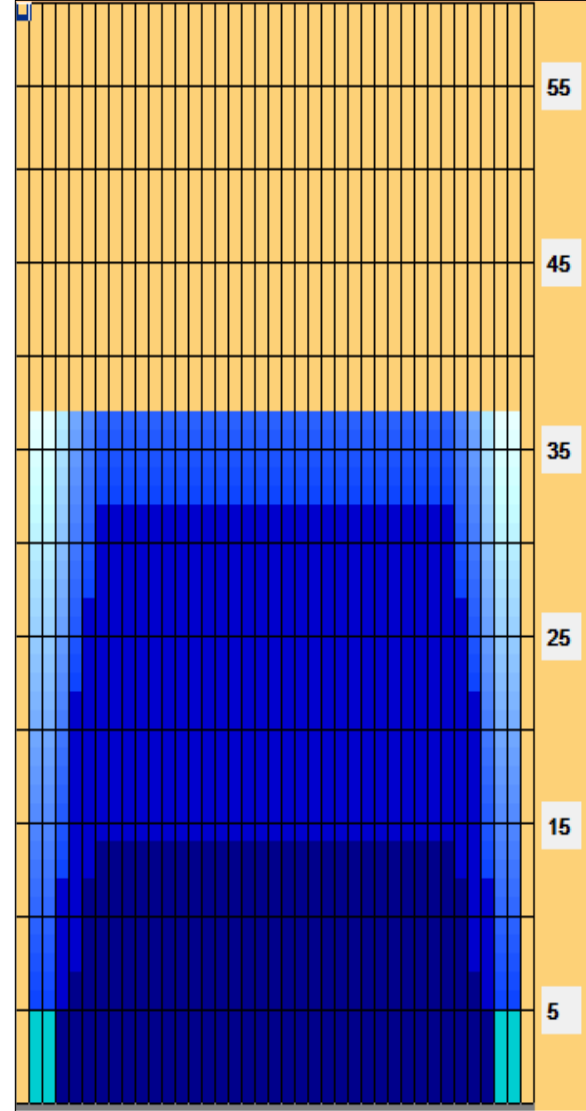

Sport Radium 1837

Oil Pattern Distance: 37 Feet   **Reverse Brush Drop:** 37 Feet   **Oil Per Board:** 50 uL
Forward Oil Total: 11.35 mL   **Reverse Oil Total:** 13.45 mL   **Volume Oil Total:** 24.8 mL
Forward Boards Crossed: 227 Boards   **Reverse Boards Crossed:** 269 Boards   **Total Boards Crossed:** 496 Boards

	Start	Stop	Loads	Speed	Crossed	Start	End	Feet	T.Oil
1	2L	2R	3	18	111	0.0	5.1	5.1	5550
2	5L	5R	1	18	31	5.1	7.6	2.5	1550
3	6L	6R	2	18	58	7.6	12.7	5.1	2900
4	7L	7R	1	10	27	12.7	14.1	1.4	1350
5	2L	2R	0	22	0	14.1	37.0	22.9	0

	Start	Stop	Loads	Speed	Crossed	Start	End	Feet	T.Oil
1	2L	2R	0	30	0	37.0	32.0	-5.0	0
2	7L	7R	2	18	54	32.0	26.9	-5.1	2700
3	6L	6R	2	18	58	26.9	21.8	-5.1	2900
4	5L	5R	4	18	124	21.8	11.6	-10.2	6200
5	4L	4R	1	18	33	11.6	9.1	-2.5	1650
6	2L	2R	0	14	0	9.1	0.0	-9.1	0

Conditioner:
Type In or Select One

TransferType:
Type In or Select One

- Forward
- Reverse
- Combined
- Buff